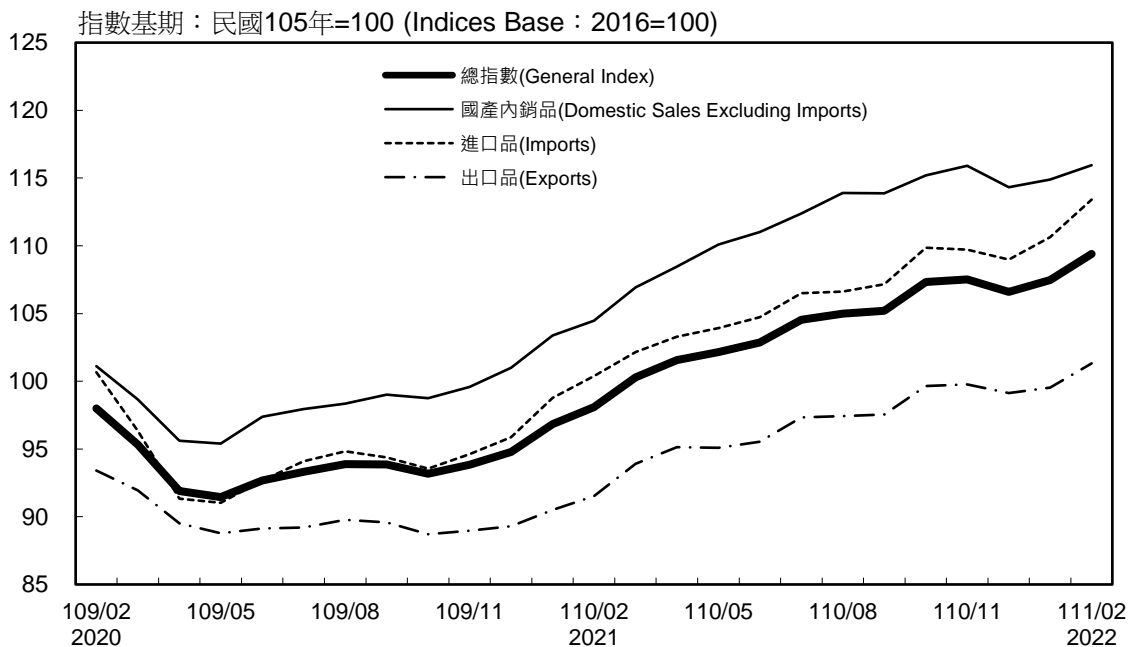

躉售物價指數及變動率圖 Trends of Wholesale Price Indices