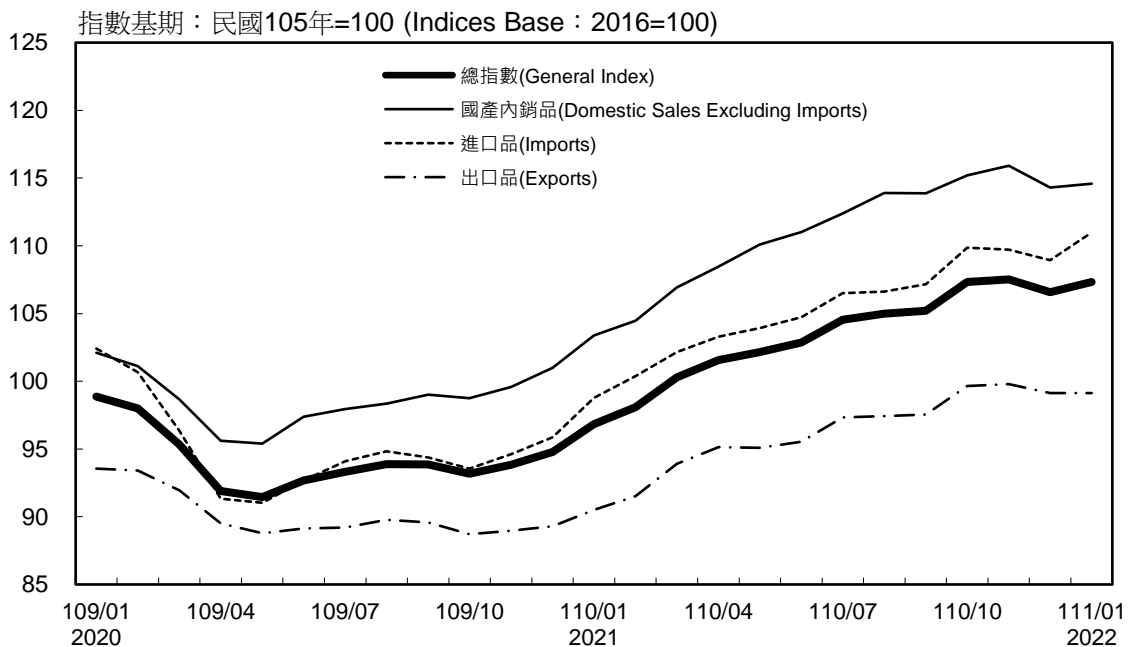

躉售物價指數及變動率圖 Trends of Wholesale Price Indices