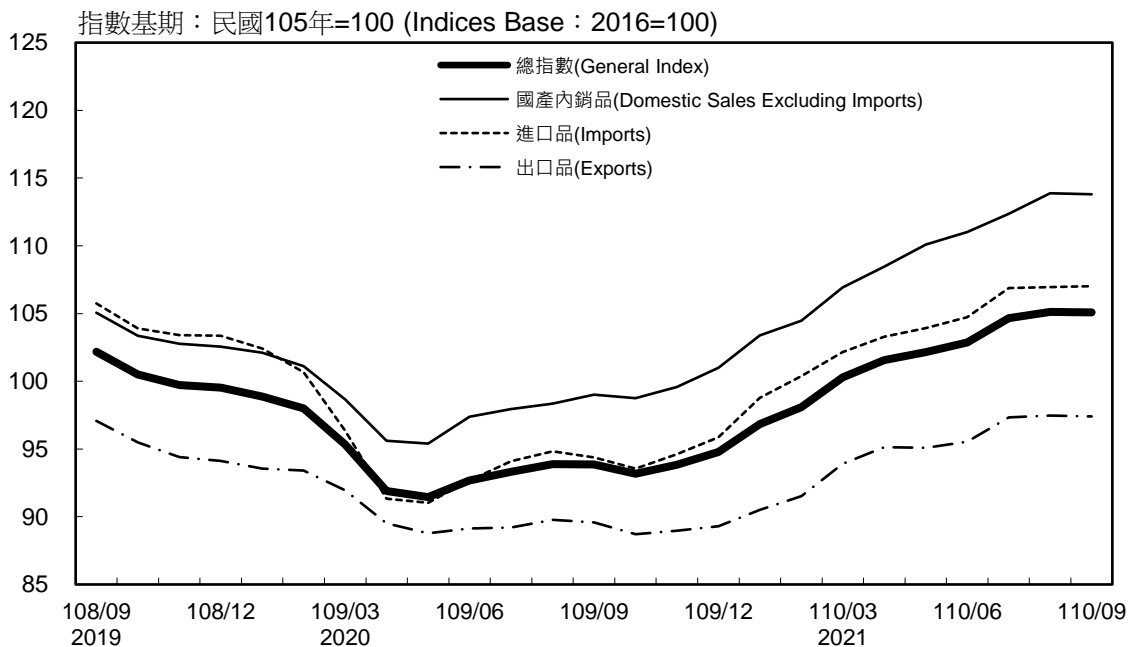

躉售物價指數及變動率圖 Trends of Wholesale Price Indices