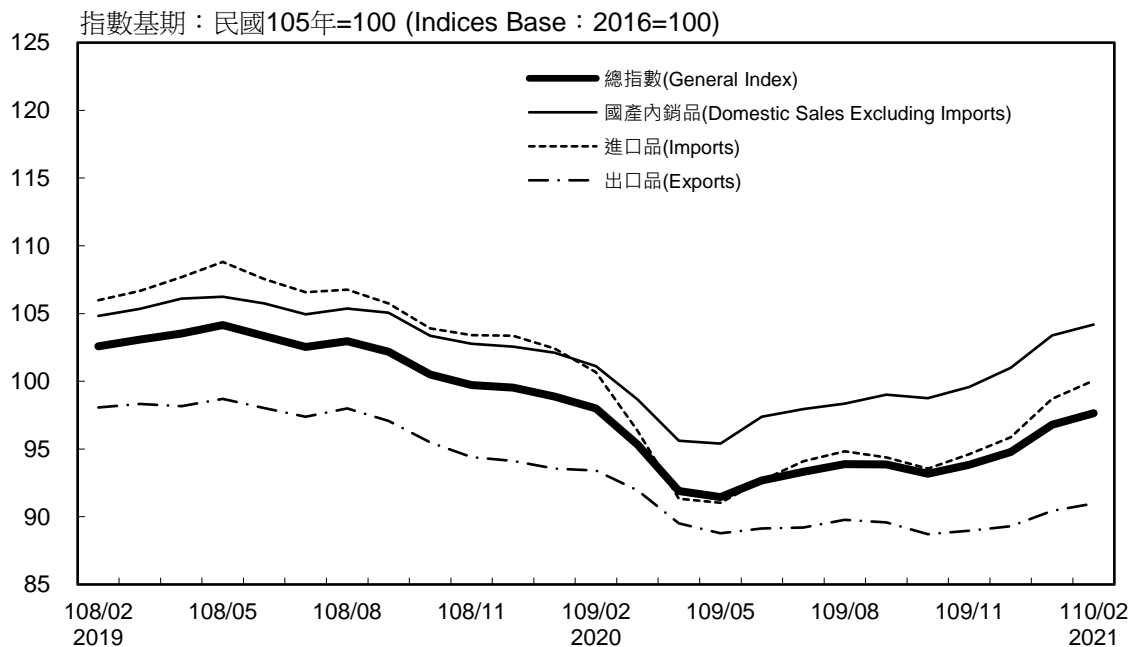

躉售物價指數及變動率圖 Trends of Wholesale Price Indices